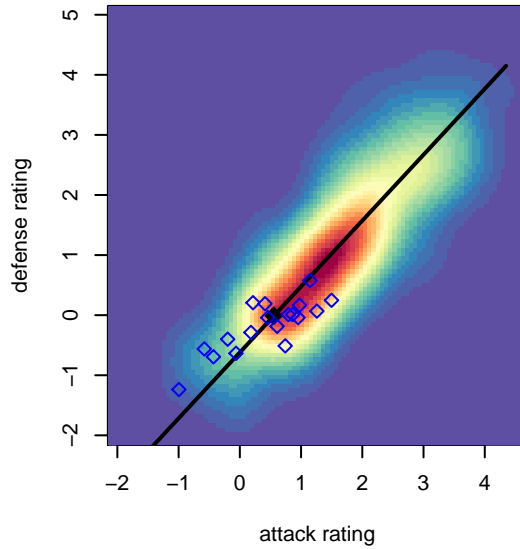

**attack and defense rating
relative to others at age
and all opponents in last 13 months**