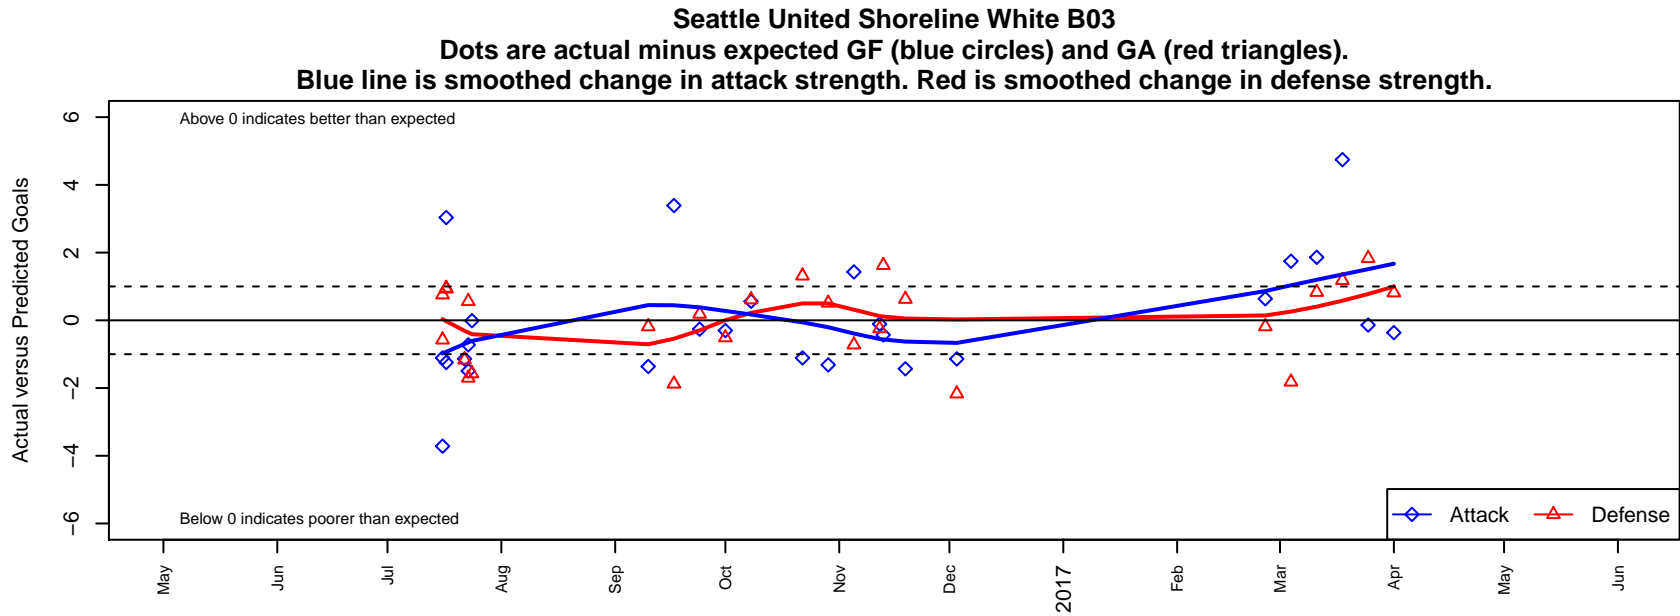

Seattle United Shoreline White B03

Seattle United Regional

Shoreline, WA

B03 total strength=877

attack=1.74 defense=0.99

fall league = NPSL Div 3 (03) U14

spr league = Spr NPSL (03) Div 2 (North) U14

alt names used:

SU Shoreline B03 White

Seattle United Shoreline B03 White

Seattle United SH B03 White

Seattle United SH B03 White

Venues played:

2016 KITG BU14 Red

2016 Crossfire Select U14 Bronze

2016 NPSL Division 3 (03) U14

2016 Spr NPSL (03) Division 2 (North) U14

**attack and defense variance (black dot)
relative to other teams
and top 10 in region**

**attack and defense rating
relative to others at age
and all opponents in last 13 months**