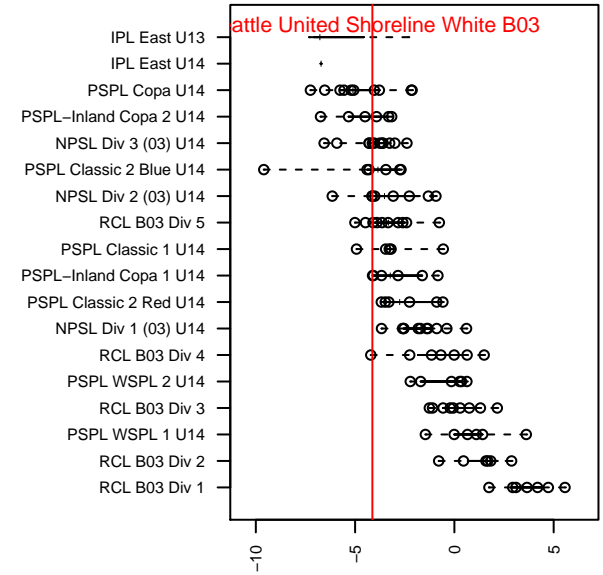

Seattle United Shoreline White B03

Seattle United Regional

Shoreline, WA

B03 total strength=877

attack=1.74 defense=0.99

fall league = NPSL Div 3 (03) U14

spr league = Spr NPSL (03) Div 2 (North) U14

alt names used:

SU Shoreline B03 White

Seattle United Shoreline B03 White

Seattle United SH B03 White

Seattle United SH B03 White

Venues played:

2016 KITG BU14 Red

2016 Crossfire Select U14 Bronze

2016 NPSL Division 3 (03) U14

2016 Spr NPSL (03) Division 2 (North) U14

**attack and defense variance (black dot)
relative to other teams
and top 10 in region**

**attack and defense rating
relative to others at age
and all opponents in last 13 months**